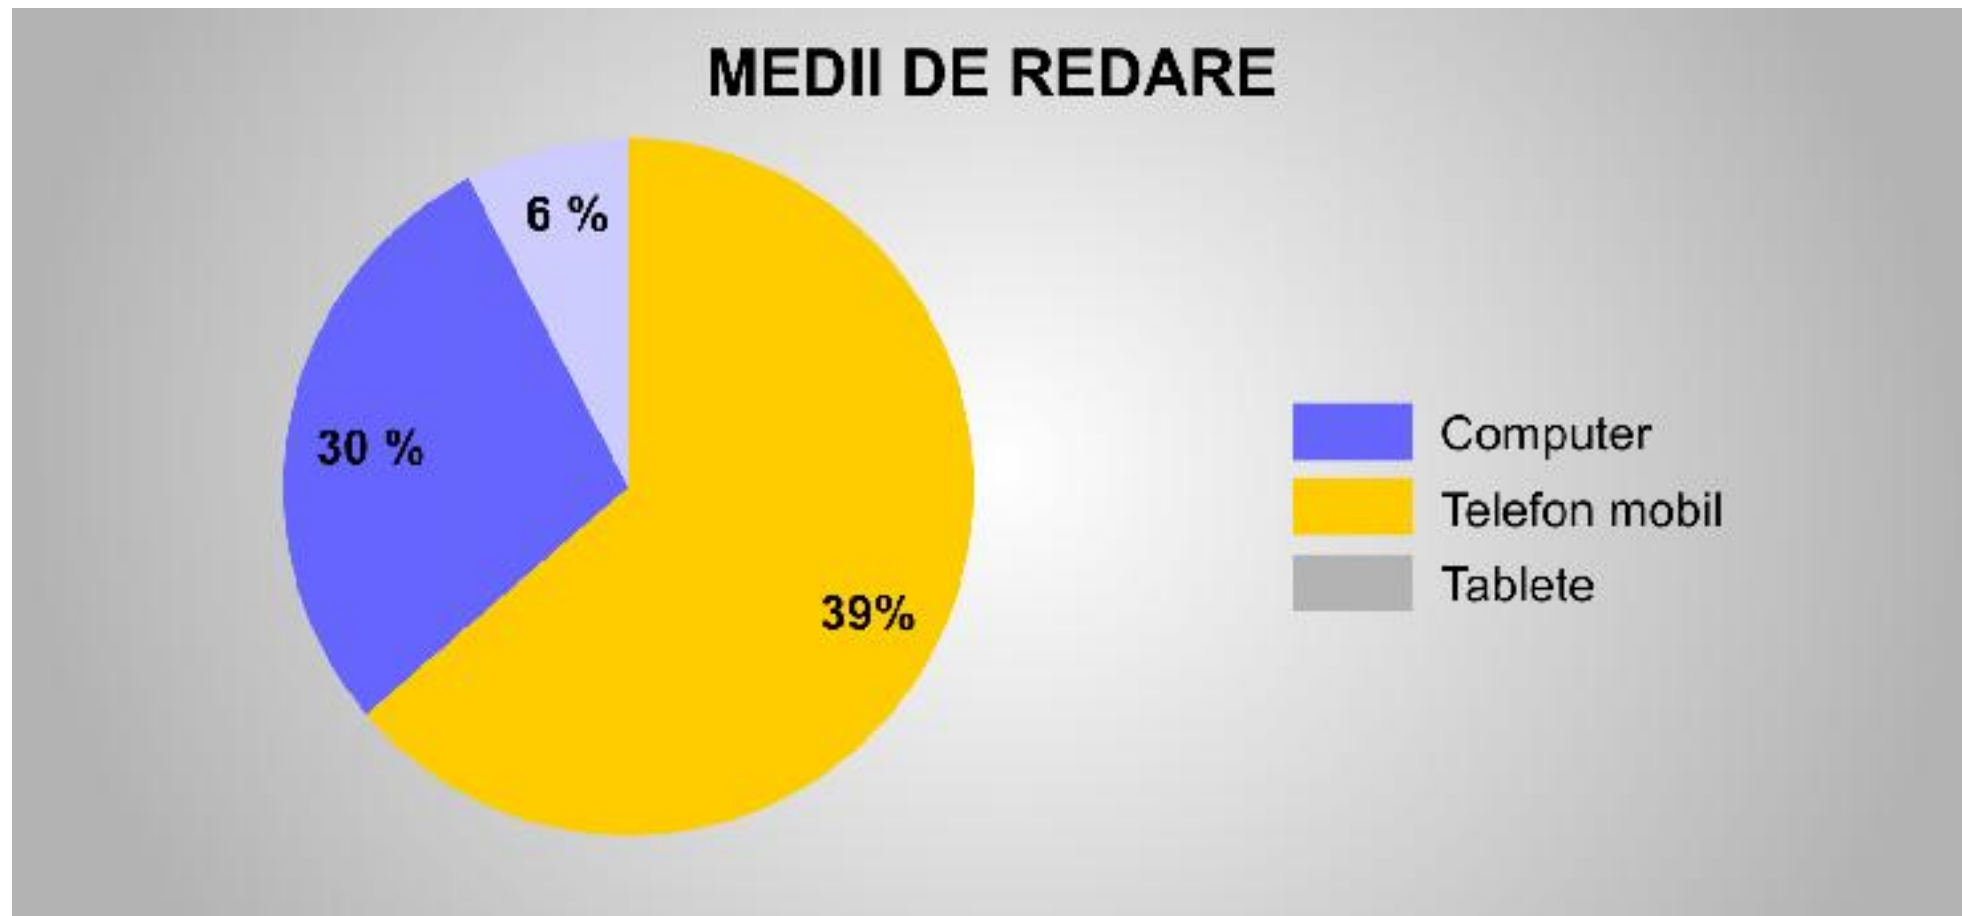

Medii de redare sondaj