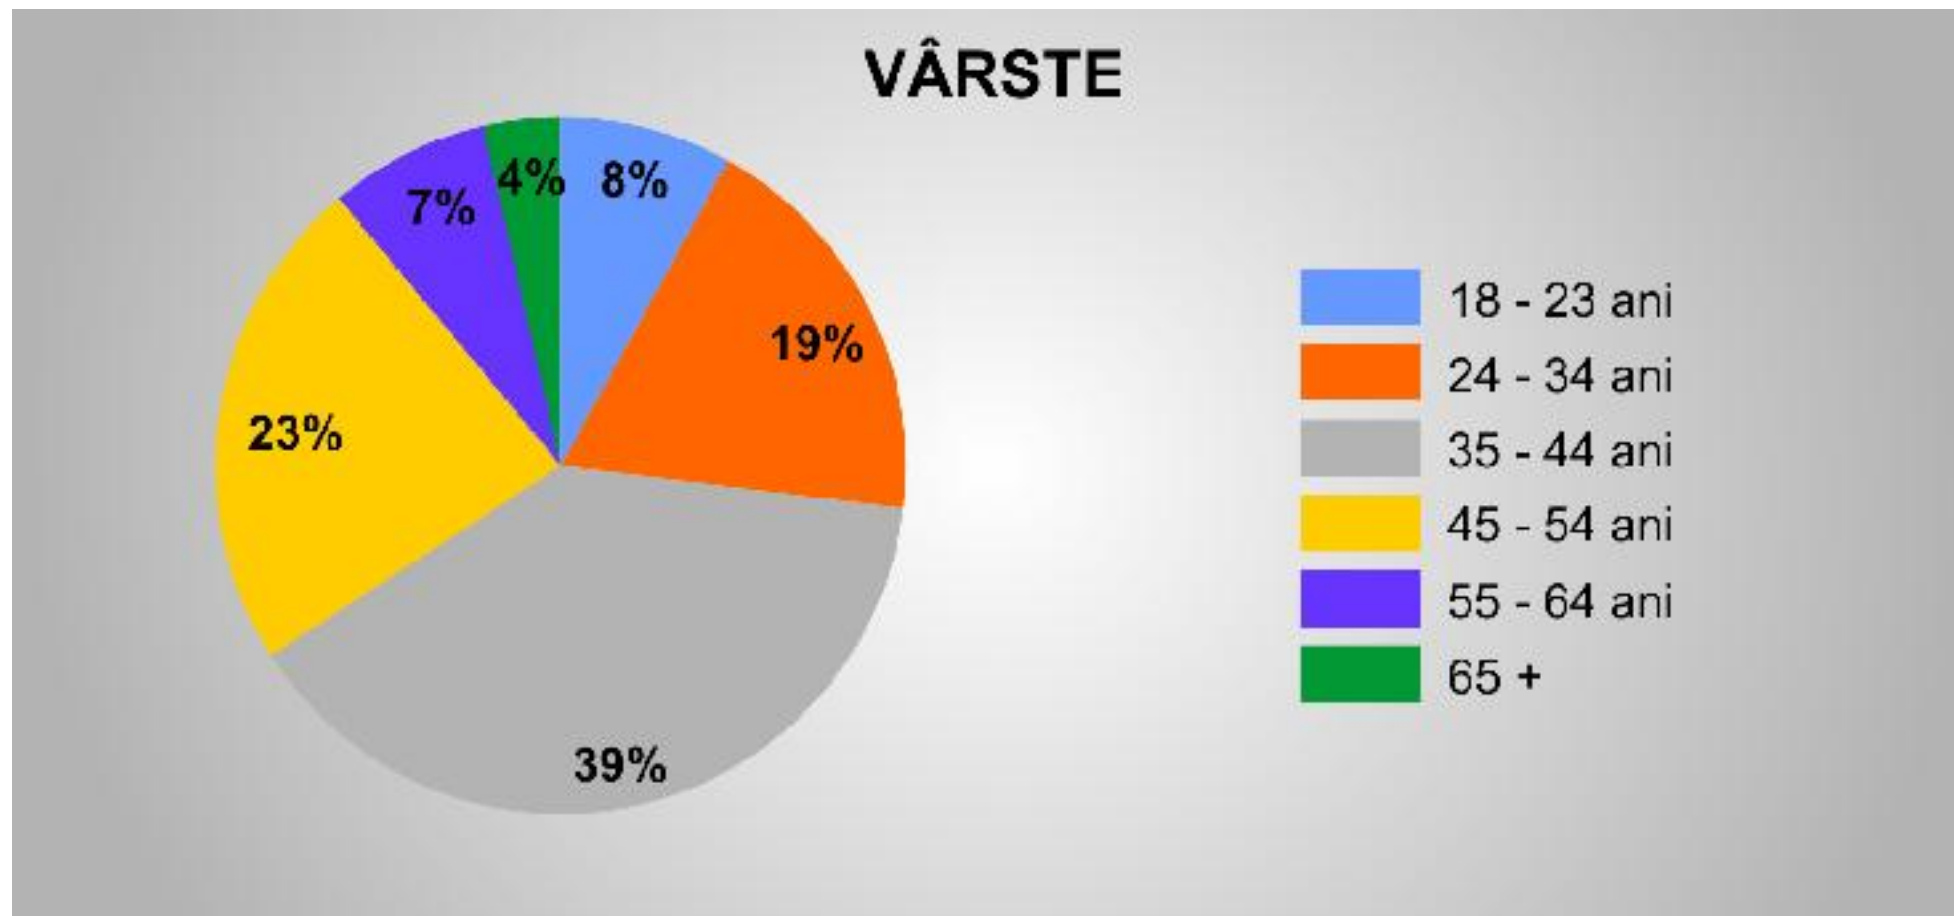

Cote de vârstă ale celor care au votat