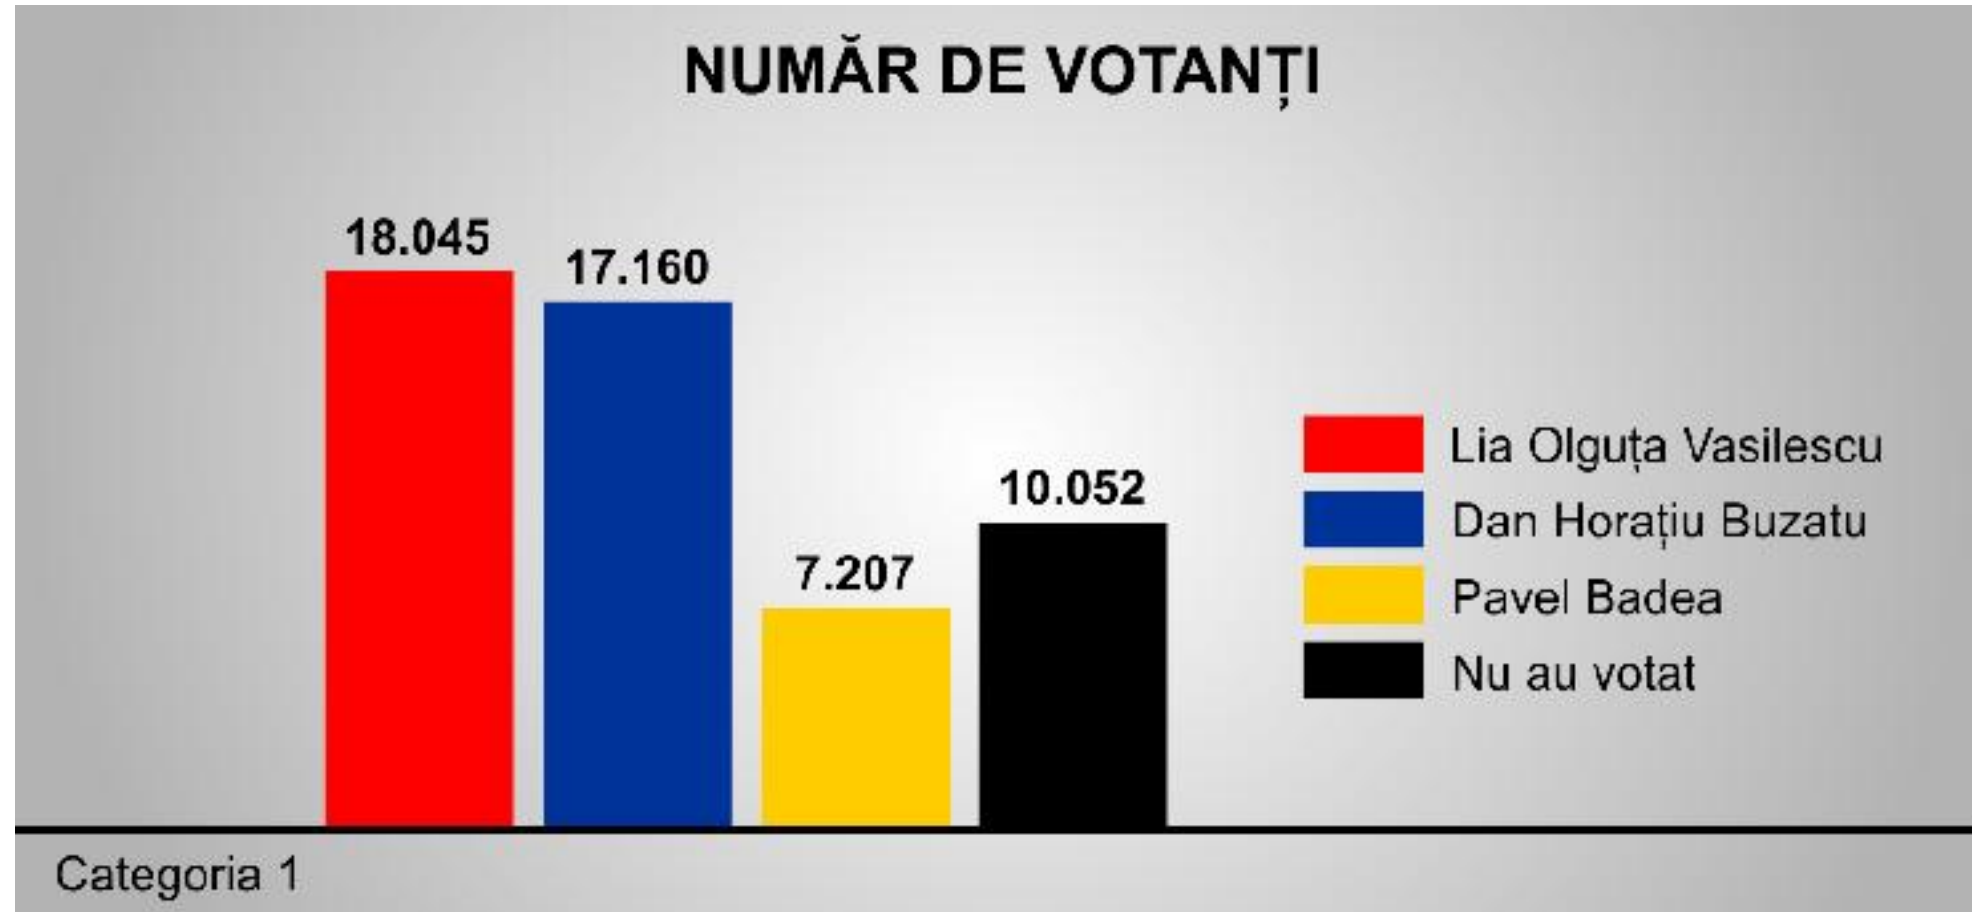

Cu cine ați vota pentru funcția de primar al Craiovei?