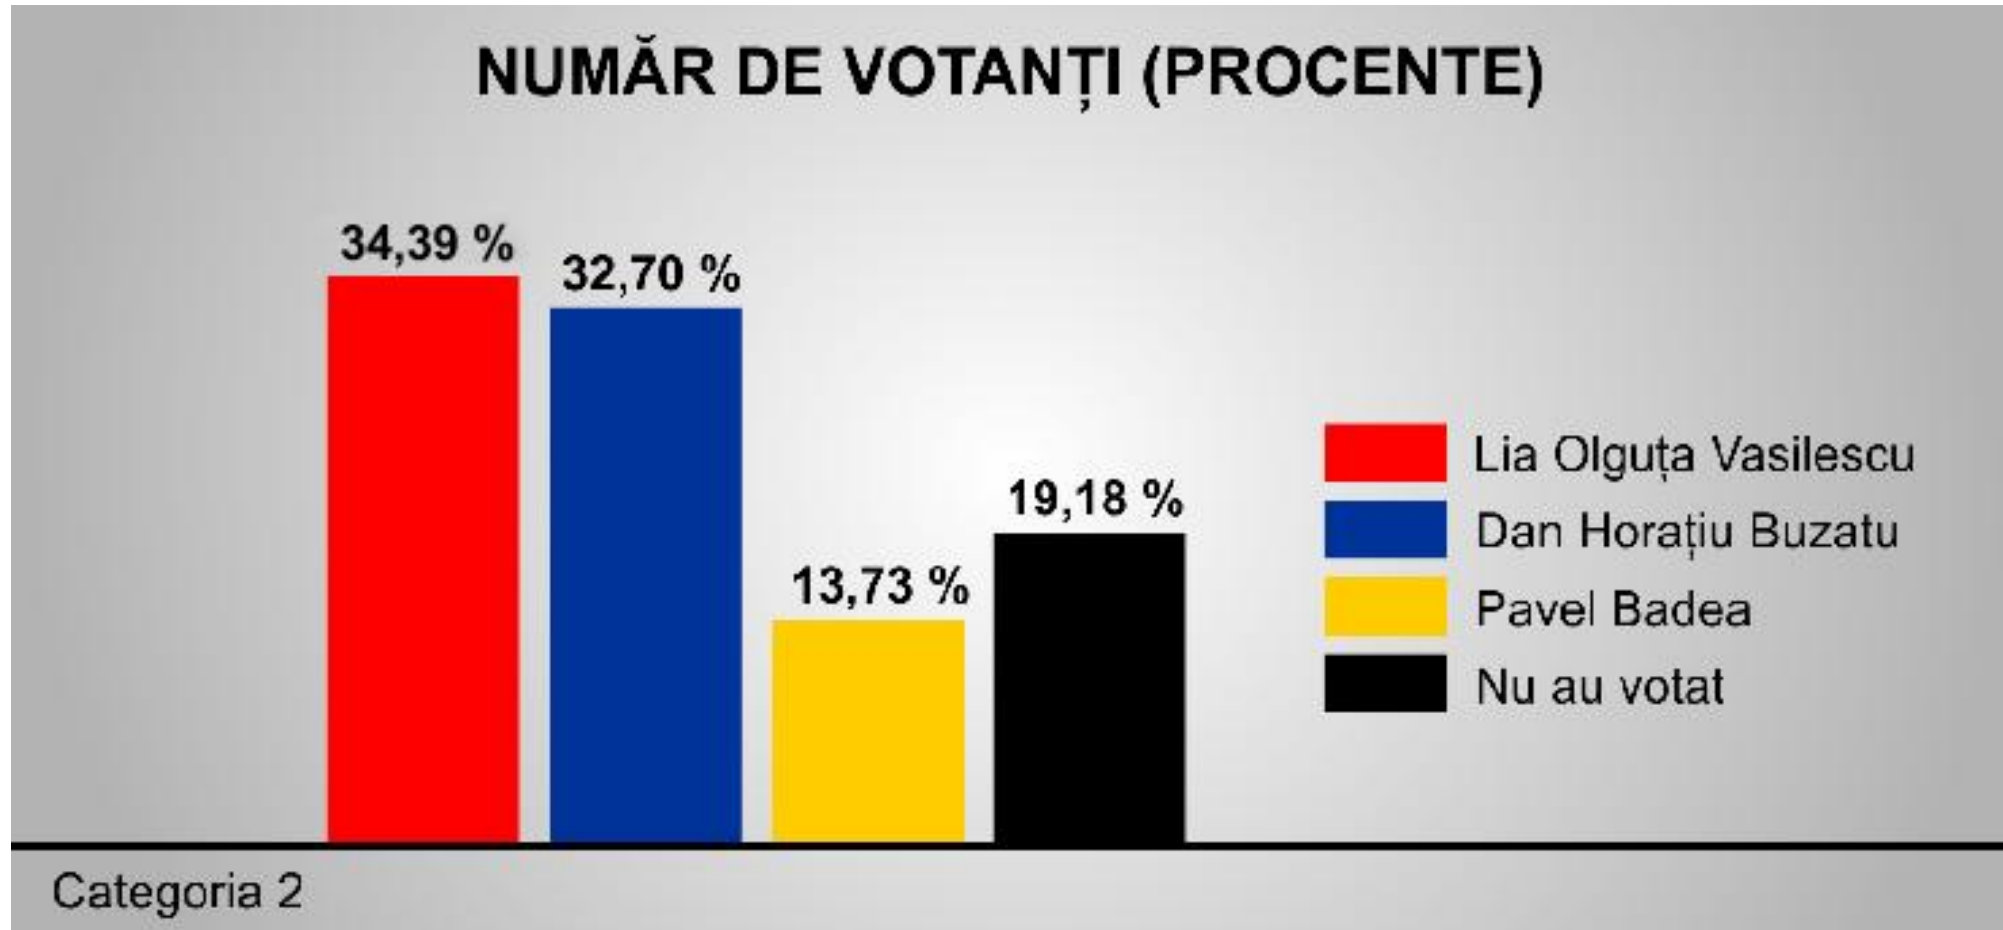

Cu cine ați vota pentru funcția de primar al Craiovei?